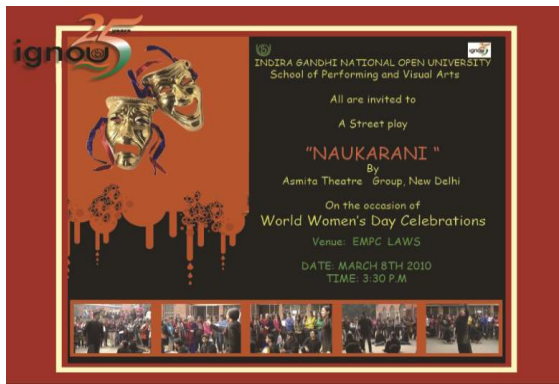

## Year 2010

The then Director of SOPVA, Prof. Sunil Kumar initiated the idea of installing a statuette of the former Prime Minister of India Smt. Indira Gandhi as the University is named after her. Prof. Sunil Kumar was instrumental in designing and commissioning the work to the famous sculptor Padmashree and Padmabhushan Ram V. Suthar. The statue of Smt. Indira Gandhi was installed at the side of the Entrance Gate of the University and was inaugurated by Late Smt. Sheila Dikshit, the then Chief Minister of Delhi.

As a part of IGNOU's Silver Jubilee the SOPVA also conducted various activities in the campus.

An Orientation Programme and signing of MOU with PICs of different Programme Study Centre for SOPVA programmes from all over the Country was organized at IGNOU headquarter in 2010.